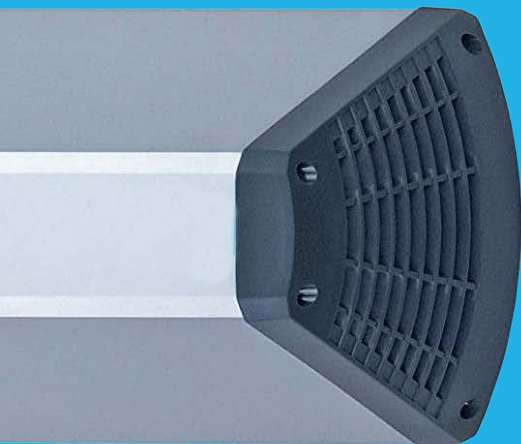

**Eliminate odours, enhance air purity
and reduce bacteria and germs**