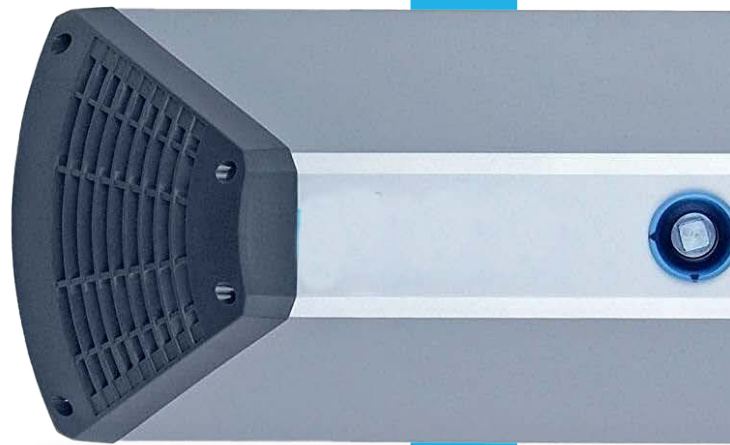

- Advanced Odour Reduction
- 24/7 Automated Cleaning
- Completely Chemical Free

Elimination of nasty, lingering odour

Abatement of germs, bacteria and viruses

Significant improvement in air quality

The AIR CARE is a natural solution for transient areas of all kinds. Commonly used in washrooms, corridors and elevators, it is designed to transform spaces into healthier, hygienic environments.